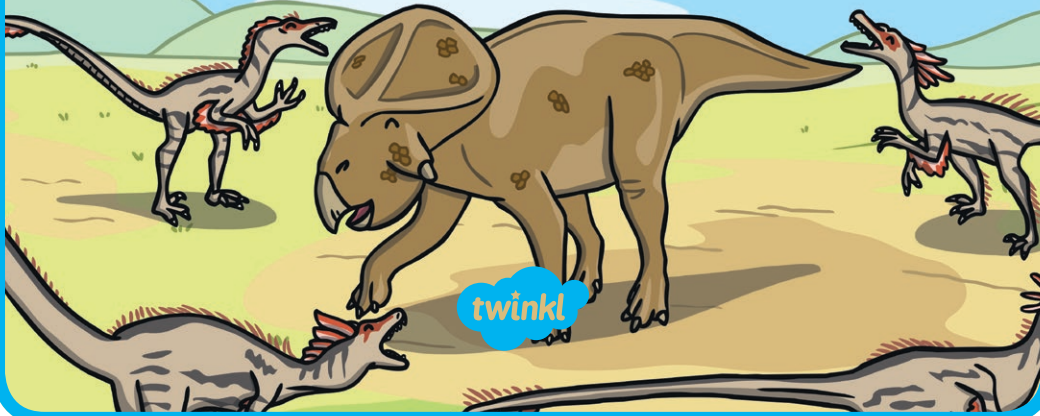

Dinosaur

Fact Cards